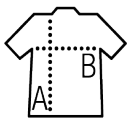

Quality

Jersey 220

50% recycled cotton - 50% cotton

Style

Ribbed round neck
Tubular
Oversized cut
Dropped shoulders
Reinforcing tape on neck and shoulders

Available sizes

Sizes	XS	S	M	L	XL	XXL	3XL
A/B	62/54	65/56	68/59	70/62	73/65	75/68	78/71

Available colours

White

Deep black

Packaging

Carton size : 62 x 41 x 20 cm

Weight per carton : 12.00 kg

Related products
